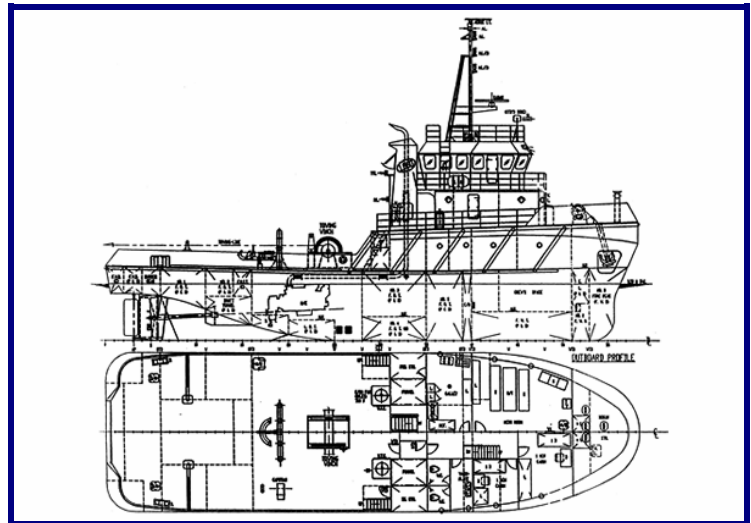

**32.0M Twin Screw Vessel
2 x 1600BHP Cummins**

PRINCIPAL PARTICULARS

Length Overall : 32.00M
Length BP : 30.80M
Breath Moulded : 9.76M
Depth Moulded : 4.30M
Draft Moulded : 3.50M
Class : NK
Notation : Unrestricted services
Gross Tonnage : TBA
Speed : 12.0 knots (approx)

TANKAGE

Fuel oil : 278m³ (approx)
Fresh water : 50m³ (approx)
Ballast water : 43m³ (approx)

MACHINERY

Main engine : 2 x Cummins KTA 50M2, 1600 BHP/1800 RPM
Reduction gear : Twindisc MG5506, 6.00:1
Propeller : 2 x 4 bladed manganese bronze
Main generator : 2 x 80KW

ACCOMMODATION

For 13 men with 2 cabins for Captain and Chief Engineer, 4 x two-man cabins and 3 x one-man cabins

PUMPS

- Bilge pump : 1 x horizontal self-priming centrifugal of 28M³/hr @ 30M head, 415/3/50
- GS & ballast pump : 1 x horizontal self-priming centrifugal of 28M³/hr @ 30M head, 415/3/50
- F.O. Transfer pump : 1 x vertical self-priming centrifugal pump of 3M³/hr @ 10M head, 415/3/50
- FW / SW pressure set : The salt water and fresh water pressure set for sanitary service is to be supplied and installed. Salt water is only for toilets.
- Sewage treatment system : for 15 persons
- Oily bilge water separator : 1 x 0.5M³/hr

NAVIGATION EQUIPMENT

- 1 set VHF
- 1 set SSB radio
- 1 set Radar
- 1 set Echo sounder
- 1 set GPS
- 1 EPIRB
- 1 set SART

Picture updated on 21.10.08

DECK MACHINERY

- Anchor windlass : 1 x 3 tons suitable for 22mm dia. chain
- Anchor : 2 x stockless bowler anchors each of 570kg
- Capstan : 1 x 3 tons
- Towing winch : 1 x 40 tonnes single drum
Model : ME40THTW
Max pull : 40 tonnes x 5m/min at 1st layer (low speed)
Max speed : 10 tonnes x 15m/min (high speed)
Drum capacity : 700m x 42mm dia. SWR (wire rope to be supplied by buyer)
Brake holding : 90 tons static
- Towing hook: 1 x 30 tons