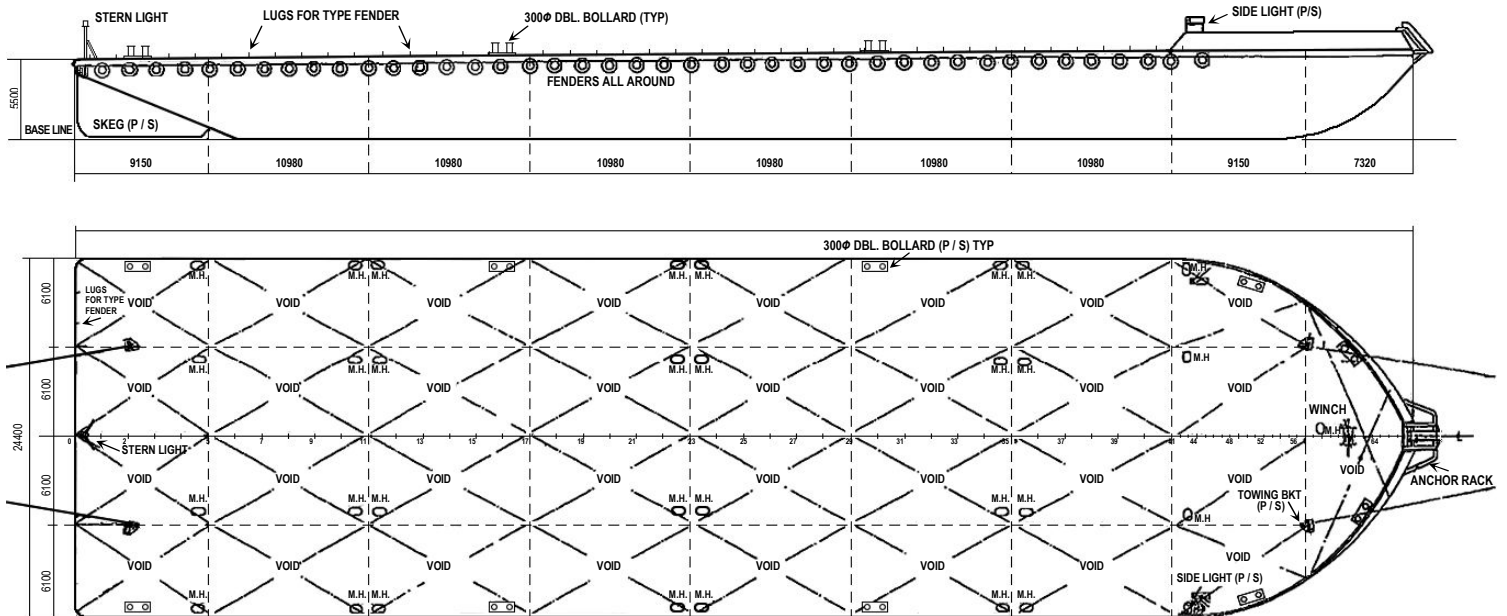

SAIL FORTH, GROW BEYOND

COASTAL OFFSHORE (LABUAN) PTE. LTD. (LL02556)

A WHOLLY OWNED SUBSIDIARY OF COASTAL CONTRACTS BHD

300FT x 80FT x 18FT Steel Deck Cargo / Dumb Barge

Picture may be of different unit and is for demonstration purpose only.

DESCRIPTIONS

This unmanned steel dumb barge is suitably equipped for carrying deck cargo for unrestricted services.

PRINCIPAL PARTICULARS

Length overall	: 300FT (87.78M)
Breadth moulded	: 80FT (24.40M)
Depth moulded	: 18FT (5.50M)
Deadweight	: ±7500MT
GRT / NRT	: 3155 / 947
Deck strength	: 5 t/M ²
Hull material	: Steel
Class Notation	: BV I * Hull Pontoon Unrestricted Navigation

PLATING

Deck plate	:	12mm
Bottom plate	:	12mm
Side plate	:	12mm
Deck longitudinal angle bar	:	125mm x 75mm x 7mm
Bottom longitudinal angle bar	:	125mm x 75mm x 10mm
Side shell longitudinal angle bar	:	125mm x 75mm x 7mm
Bhd longitudinal angle bar	:	125mm x 75mm x 7mm
Web	:	450mm x 100mm x 9.5mm
Bulkhead	:	8mm
Bulkhead stiffener	:	125mm x 75mm x 7mm
Stanchion	:	250mm x 250mm x 9.5mm
Diagonal	:	150mm x 150mm x 9.5mm
Chine bar	:	38mm dia.
Girder	:	450mm x 100mm x 9.5mm