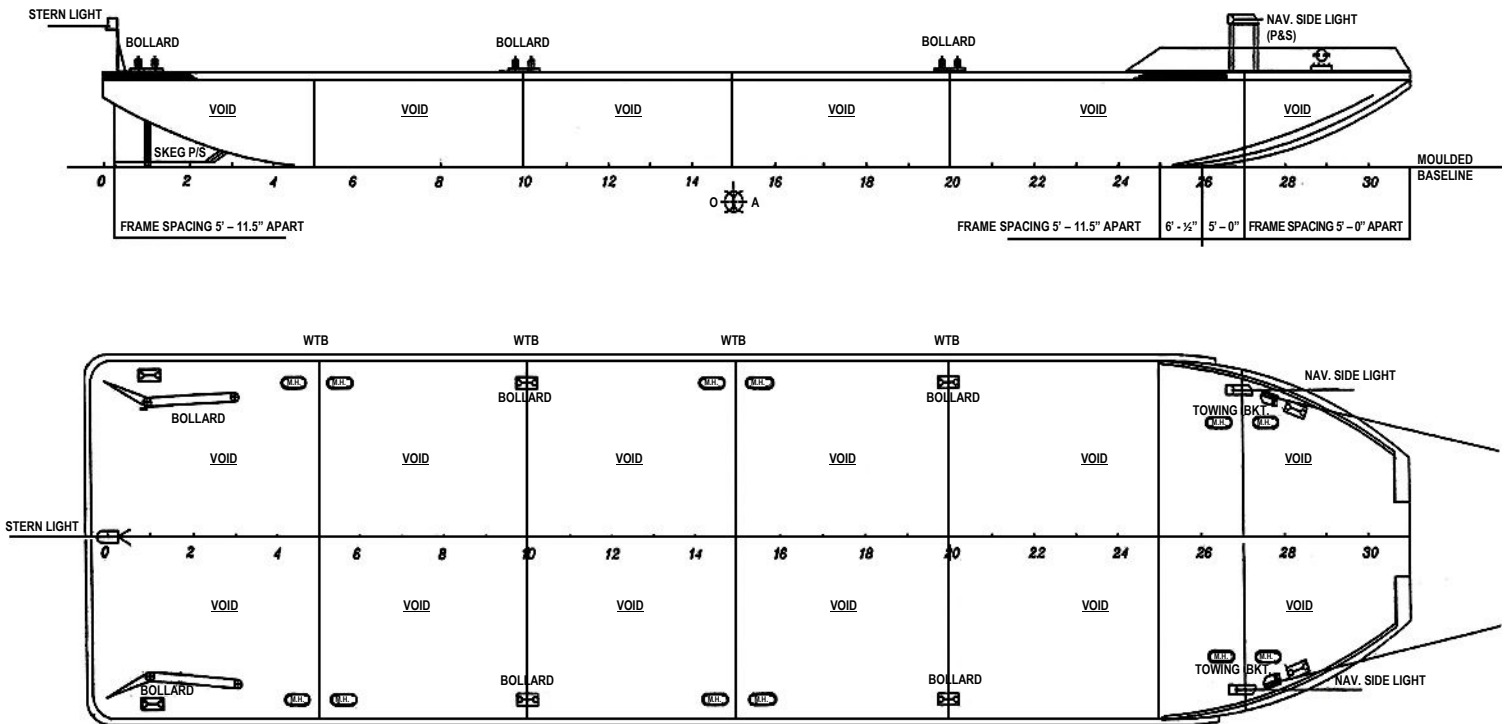

For more information, please contact Coastal Marketing Team at
Block G, Lot 3B, Bandar Leila, W.D.T 259, 90009 Sandakan, Sabah, Malaysia
T: +6089 616263 | F: +6089 616654 | E: marketing@coastalcontracts.com
www.coastalcontracts.com