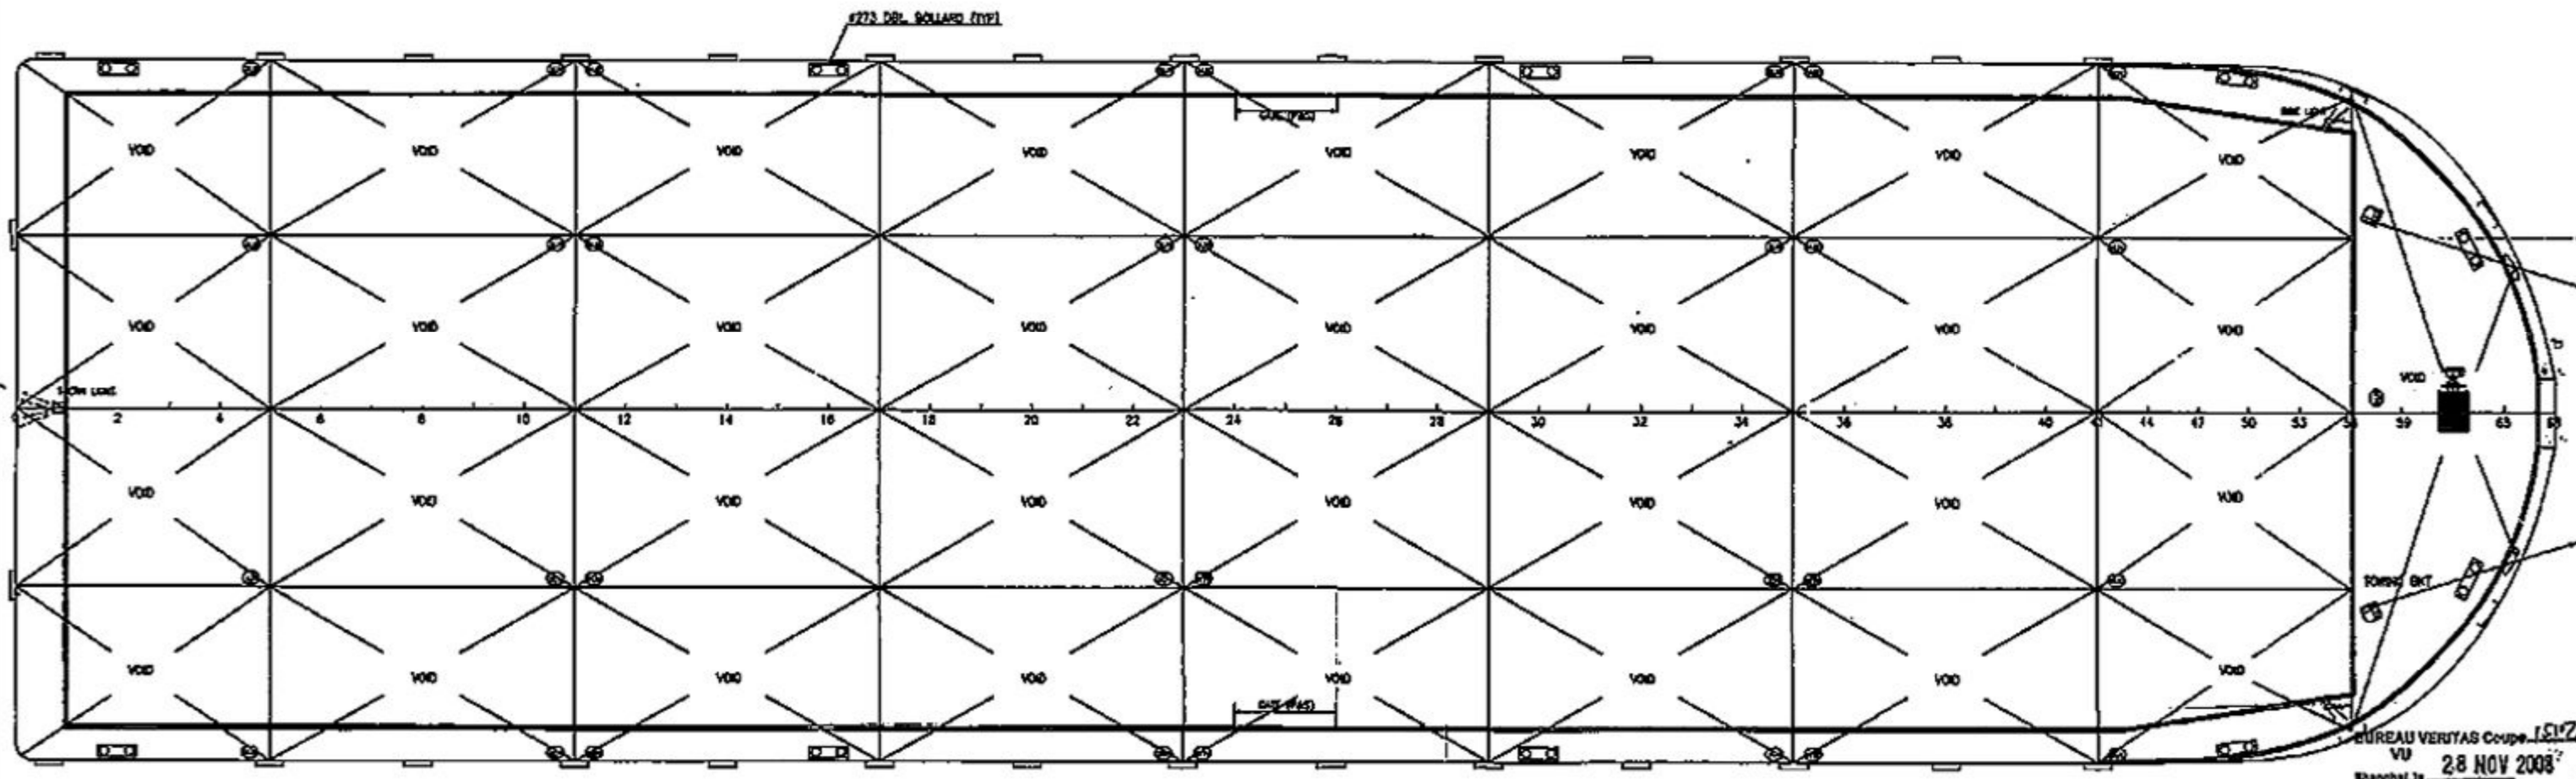

OUTBOARD PROFILE

MAIN DECK PLAN

BUREAU VERITAS Coupe 15121/09
 VU 28 NOV 2008
 Shanghai, P.R.

Head of Section
 OFFICE PLAN APPROVAL OFFICE
PRINCIPAL DIMENSIONS

LENGTH (O.A.)	91.5M (300')
BREADTH(M.L.D.)	24.4M (80')
DEPTH(M.L.D.)	5.50M (18')
DECK LOADING:	5T/M ²

SHIP:	300' X 80' X 18' DECK CARGO BARGE				
TITLE:	GENERAL ARRANGEMENT				
OWNER:	COASTAL OFFSHORE (LABUAN) PTE LTD				
CLASS:	BY				
DRAWN:	CHECKED:	APPROVED:	SCALE:	DRAWING NO.:	REV: